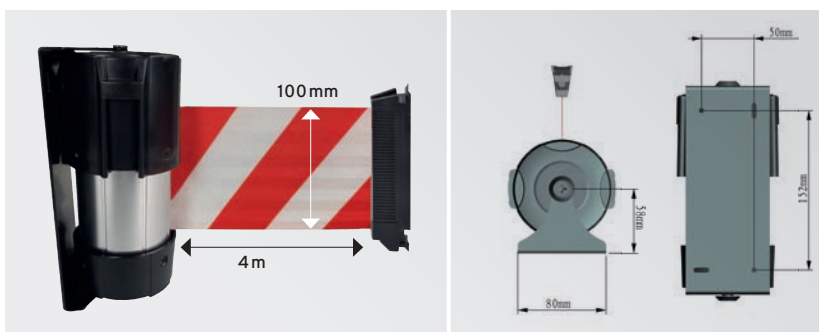

INTÉRIEUR ENROULEUR

Indoor wall mount retractable belt

Enrollador de cinta interior

- Enrouleur à sangle permettant de limiter facilement l'accès à une zone
- Doté de la technologie anti-panique qui permet à la sangle de se détacher automatiquement en cas de mouvement de foule
- Tête orientable pour une installation sur mesure
- Large choix de couleurs, logo, personnalisation possible sur demande
- Récepteur mural et fixations incluses, kit aimanté disponible en option

- Wall mount retractable belt that allows to facilitate temporary closure of an area
- No panic device that allows the belt to be released automatically in case of an emergency
- Orientable body for a customized installation
- Wide choice of colors, logo, customization available on request
- Wall receiver and fixings included, magnetized kit available as an option

- Enrollador de cinta de pared para limitar fácilmente el acceso a una zona
- Dispositivo antipánico que permite que se desprenda la cinta de manera automática en caso de emergencia
- Cabezal orientable para instalación a medida
- Amplia variedad de colores, logotipo, posibilidad de personalización bajo pedido
- Receptor de pared y fijaciones incluidas, kit de imán disponible en opción

RW410*

COULEUR SANGLE / STRAP COLOR / COLOR CINTA

* Couleurs disponibles pour ce modèle
Available colors for this range / Colores disponibles para esta gama